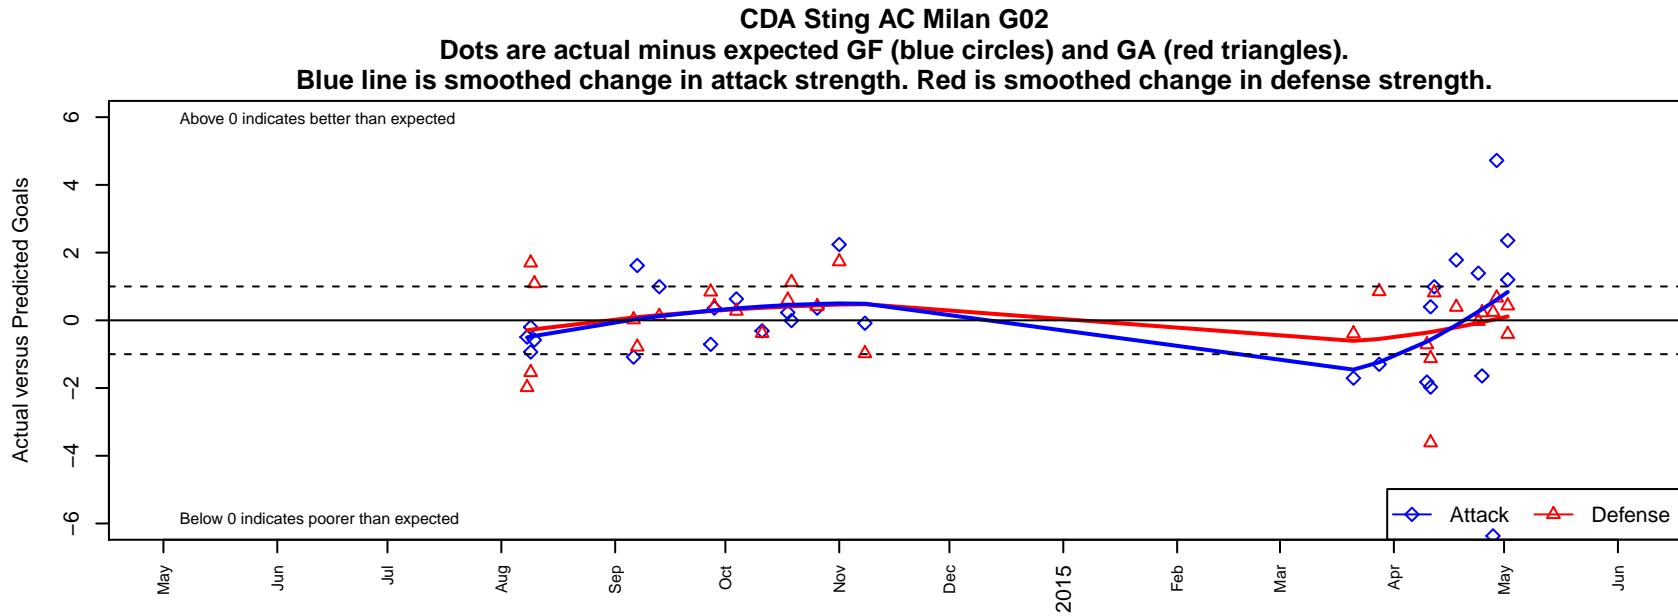

CDA Sting AC Milan G02

Coeur d'Alene Sting SC
 Coeur d'Alene, ID
 G02 total strength=636
 attack=0.76 defense=0.42
 fall league = PSPL Classic 1 U12
 spr league = Spr NWL U12
 notes= Crawford 2014

alt names used:
 CDA STING AC MILAN (ID)
 Sting Soccer Club AC Milan
 CDA STING AC MILAN
 STING PREMIER SC AC MILAN (ID)

Venues played:
 2014 Les Schwab NW Cup U12 Gold U12
 2014 PSPL Classic 1 U12
 2014 Spr NWL U12
 2014 WA Cup GU12 Silver/Bronze U12

**attack and defense variance (black dot)
relative to other teams
and top 10 in region**