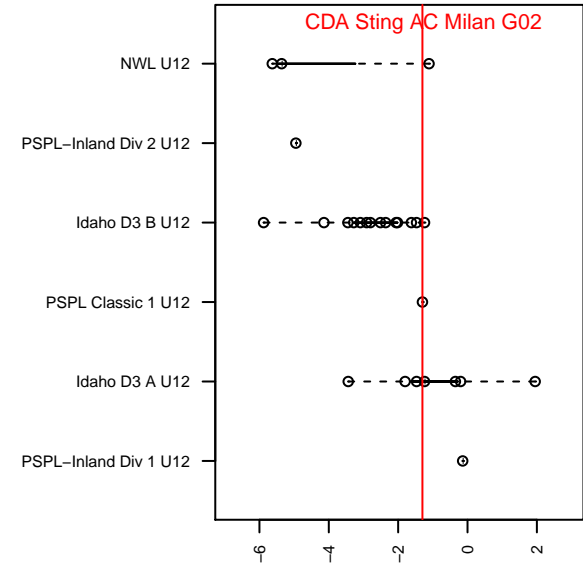

**attack and defense rating
relative to others at age
and all opponents in last 13 months**